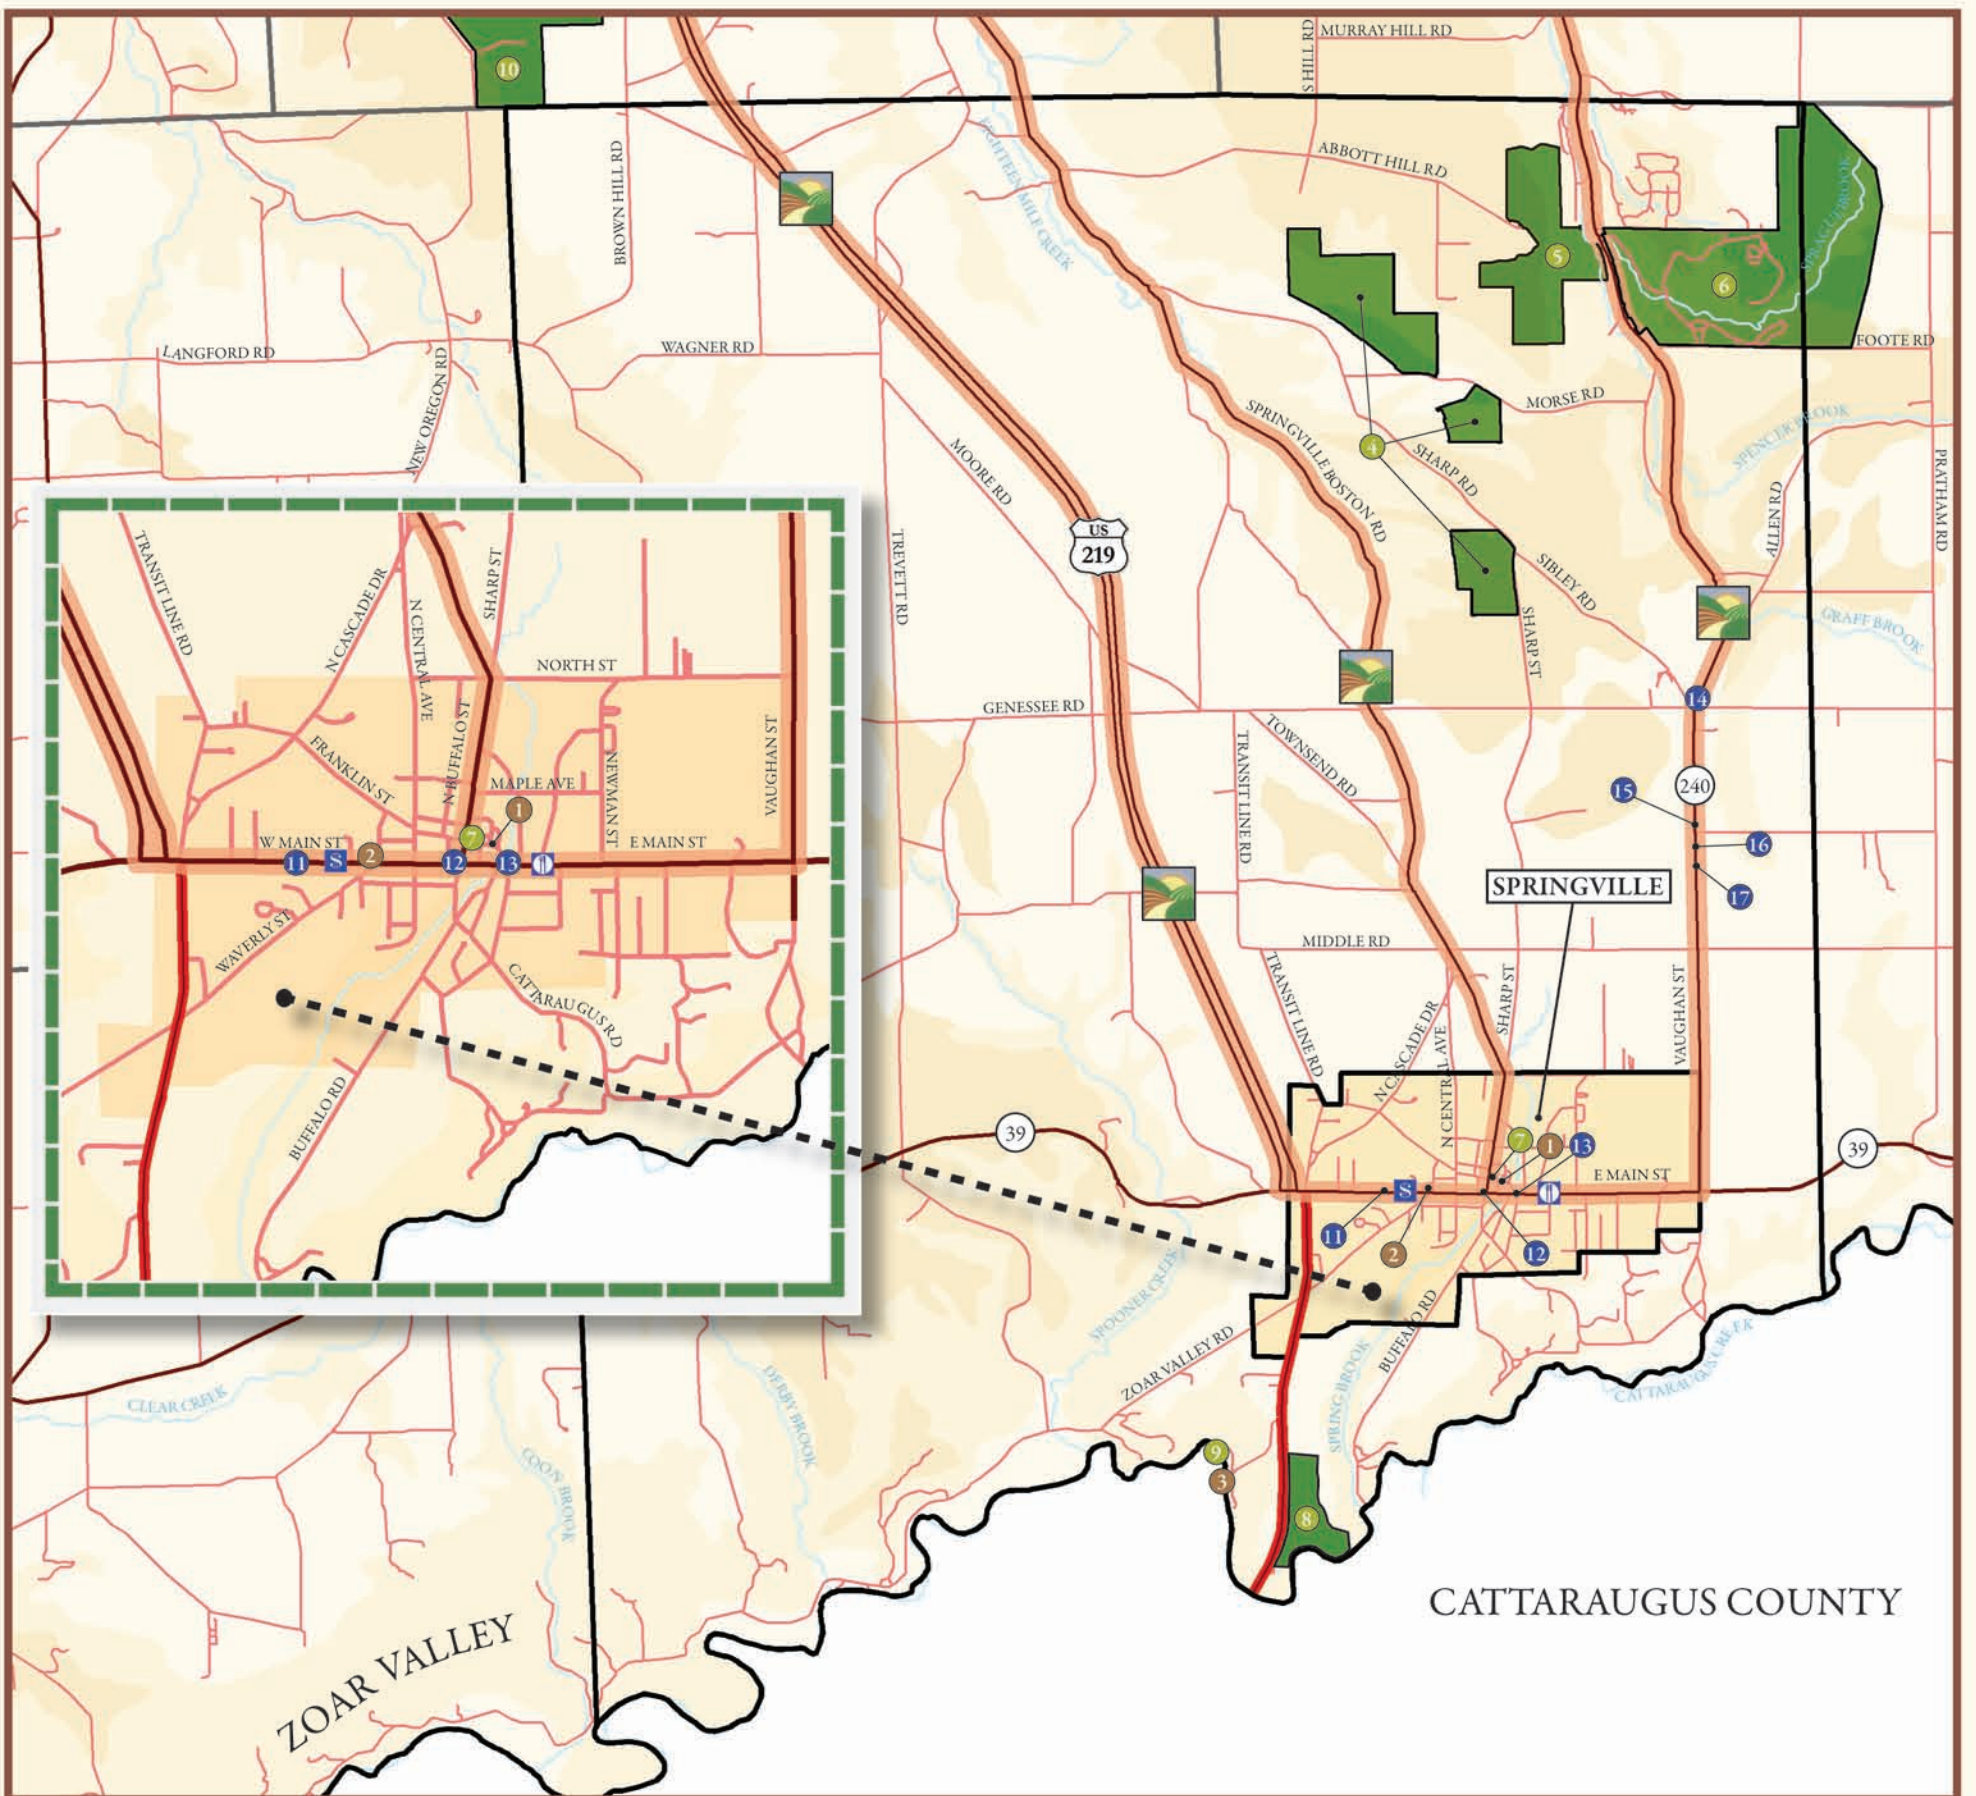

WNY Southtowns Scenic Byway

Concord - Springville

- Historic Places
- Recreation
- Other Attractions
- Shopping
- Food/Dining

Created by the Urban Design Project

- U.S. Post Office
- Buffalo Rochester & Pittsburg Railroad Station
- Scoby Powerplant and Dam
- Erie County Forest
- Kissing Bridge Ski Resort
- Sprague Brook Park
- Fiddler's Green Park and Bandstand
- Springville Country Club
- Scoby Dam Park
- Boston Forest County Park
- Gentner Commission Market and Auction
- Joylan Theater
- Pop Warner Museum
- Second Hand Rose Antiques
- Waterman's Greenhouse
- Miller's Farm Market
- Wendel's Poultry Farm

CATTARAUGUS COUNTY