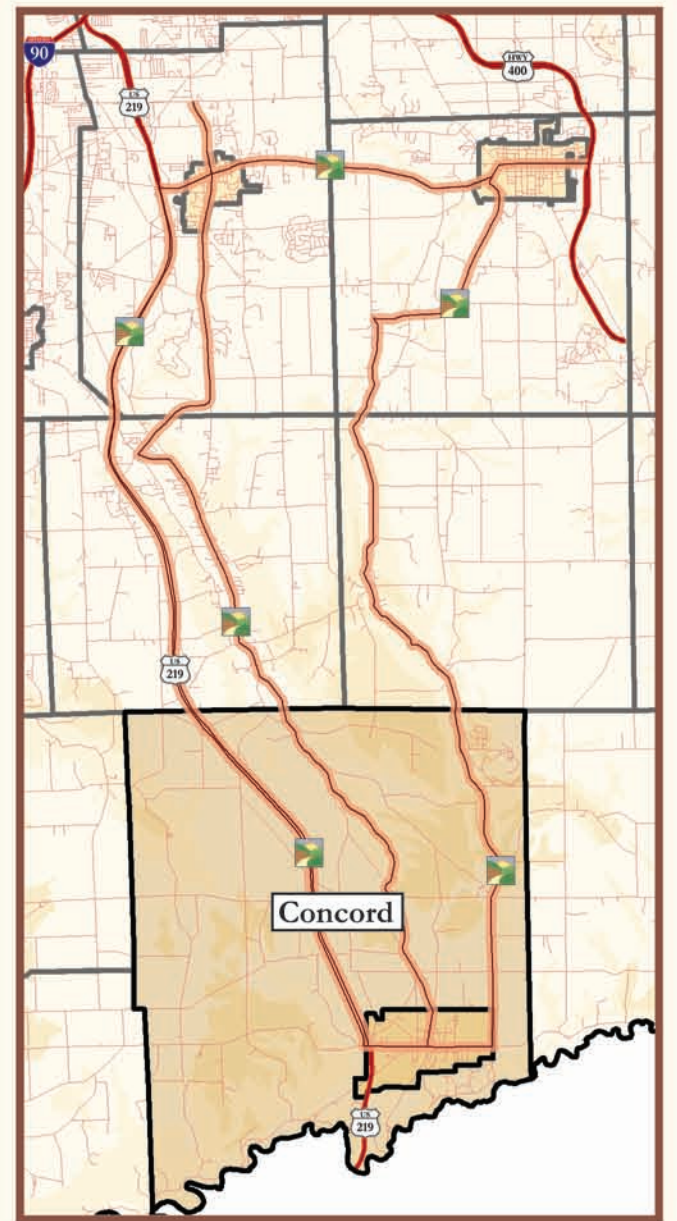

WNY Southtowns Scenic Byway

Concord - Springville

- Historic Places
- Recreation
- Other Attractions
- Shopping
- Food/Dining

Created by the Urban Design Project

- U.S. Post Office
- Buffalo Rochester & Pittsburg Railroad Station
- Scoby Powerplant and Dam
- Erie County Forest
- Kissing Bridge Ski Resort
- Sprague Brook Park
- Fiddler's Green Park and Bandstand
- Springville Country Club
- Scoby Dam Park
- Boston Forest County Park
- Gentner Commission Market and Auction
- Joylan Theater
- Pop Warner Museum
- Second Hand Rose Antiques
- Waterman's Greenhouse
- Miller's Farm Market
- Wendel's Poultry Farm

CATTARAUGUS COUNTY